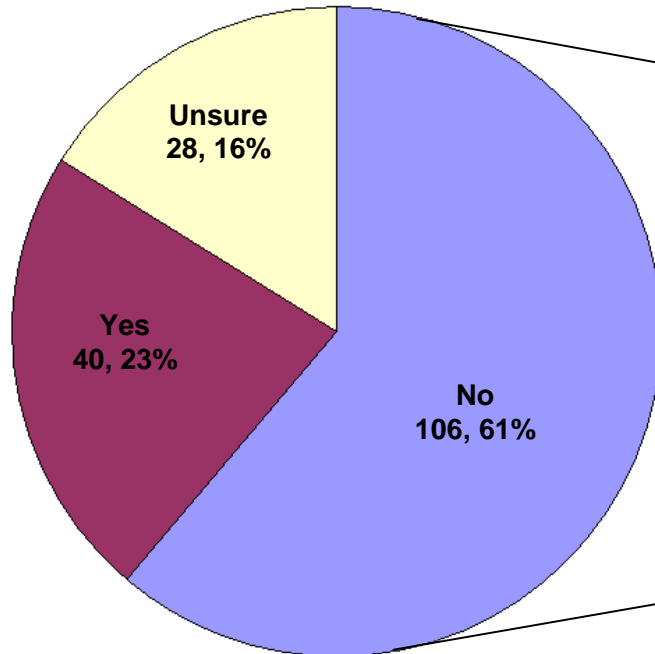

Holy Saviour Parishioner's Merger Survey Summary

June 23, 2013

Will you be Attending St. John Fisher?

Reasons for Not Attending SJF

- 27 Unable To Attend Due To Distance From Home
- 100 Resentment Towards The Merger Process
- 72 Feel You Are Unwelcome At Saint John Fisher Church
- 64 Due To Proximity To Wilmington Diocese Will Attend A Delaware Church
- 11 Will Stop Attending Mass Or Leave For Another Religious Denomination

Summary:

147 Adult parishioners in good standing filled out this survey. 100 of these people felt resentment toward the merger process and 61% will not attend the newly formed parish. The survey results clearly indicate a great harm to souls with 27 people that can not attend the new parish due to distance and 11 people that will no longer be attending Mass or will leave for another religious denomination.